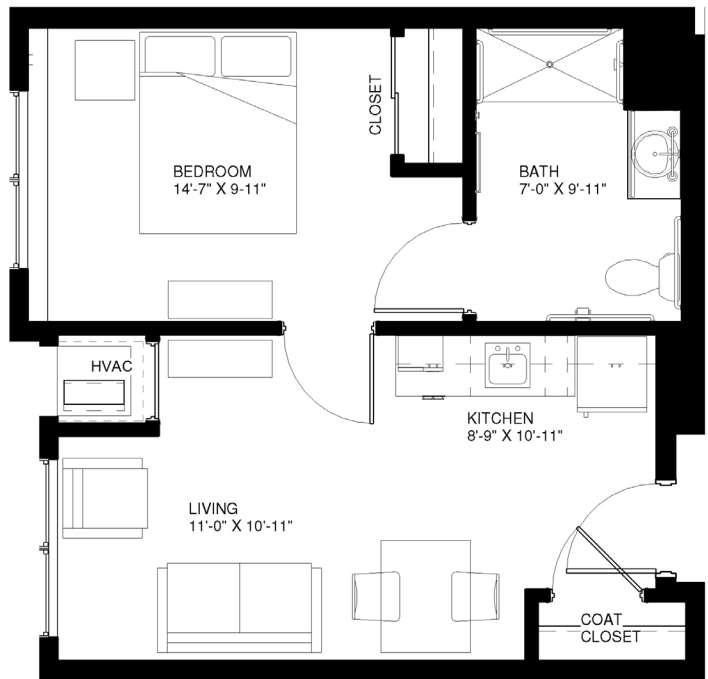

442
SQ FT

White Oak

» Studio

496
SQ FT

Maple

» One-Bedroom
» One-Bath

To make your reservation, call 815-464-4418 or visit ClarendaleOfMokena.com.

CLARENDALE
MOKENA

509
SQ FT

Birch

- » One-Bedroom
- » One-Bath

511
SQ FT

Magnolia

- » One-Bedroom
- » One-Bath

670
SQ FT

Honeysuckle