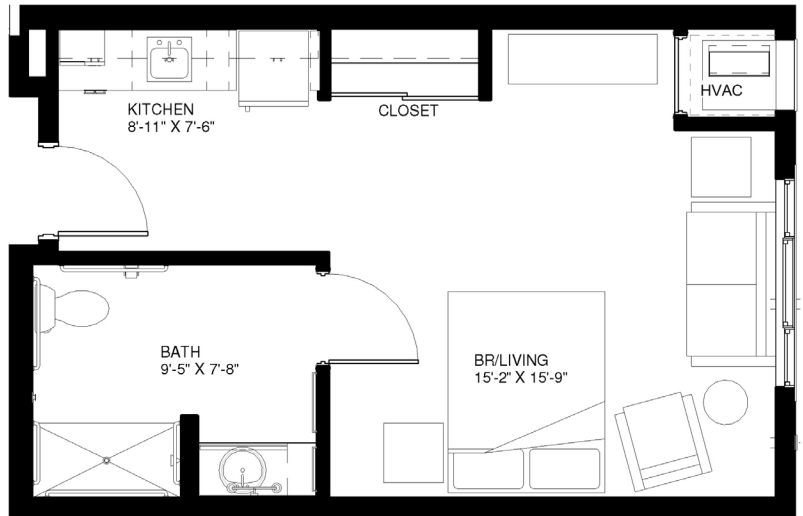

442
SQ FT

White Oak

» Studio

496
SQ FT

Maple

» One-Bedroom
» One-Bath

To make your reservation, call 815-464-4418 or visit ClarendaleOfMokena.com.

CLARENDALE
MOKENA

509
SQ FT

Birch

- » One-Bedroom
- » One-Bath

511
SQ FT

Magnolia

- » One-Bedroom
- » One-Bath

670
SQ FT

Honeysuckle