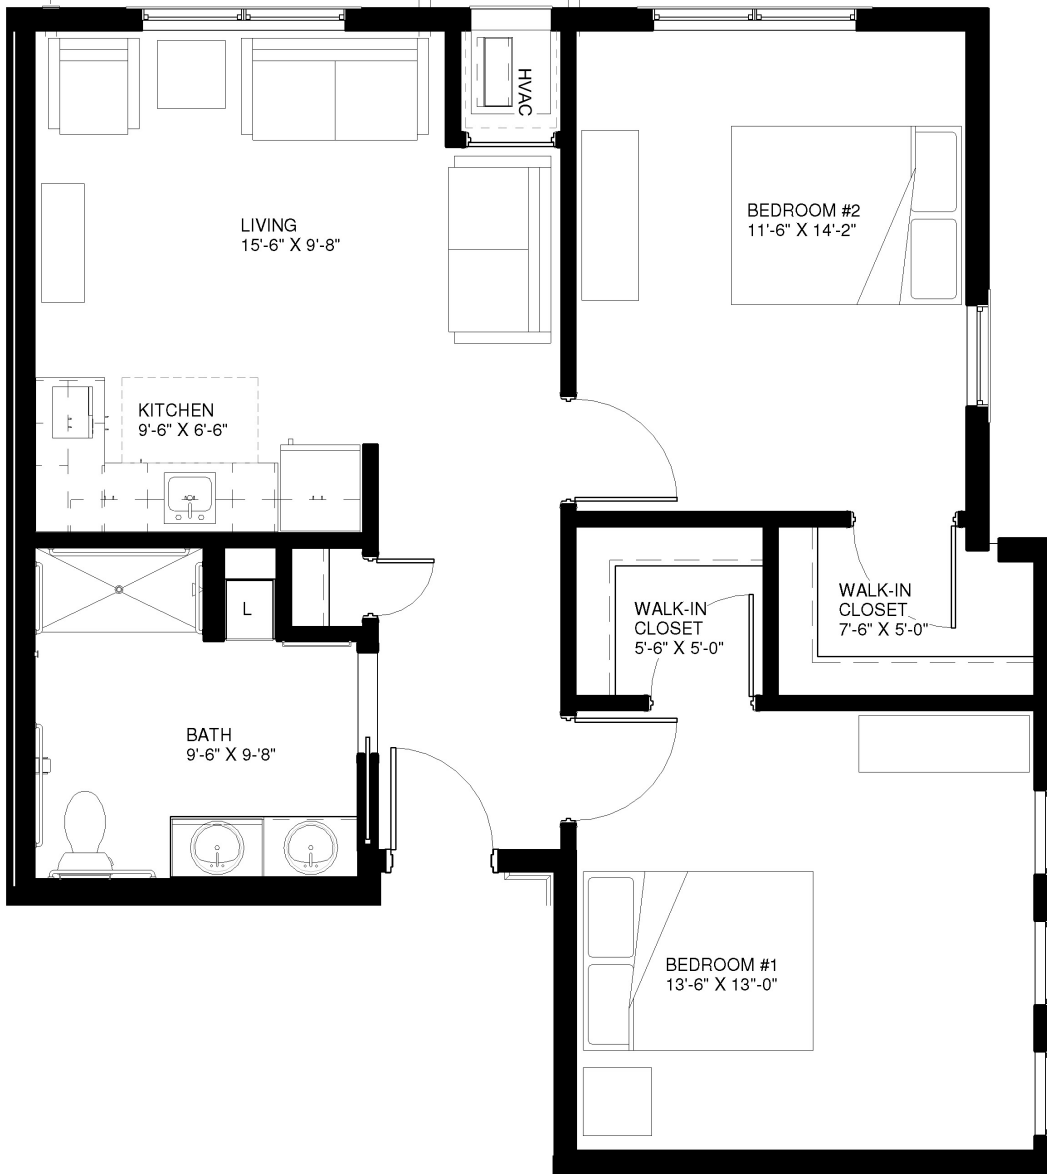

CLARENDALE
MOKENA

875
SQ FT

Juniper

- » Two-Bedroom
- » Two-Bath

tel 815-464-4418 em info@ClarendaleOfMokena.com web ClarendaleOfMokena.com

Clarendale of Mokena Information Center | 10937C Front Street | Mokena, Illinois 60448

Managed by Life Care Services™