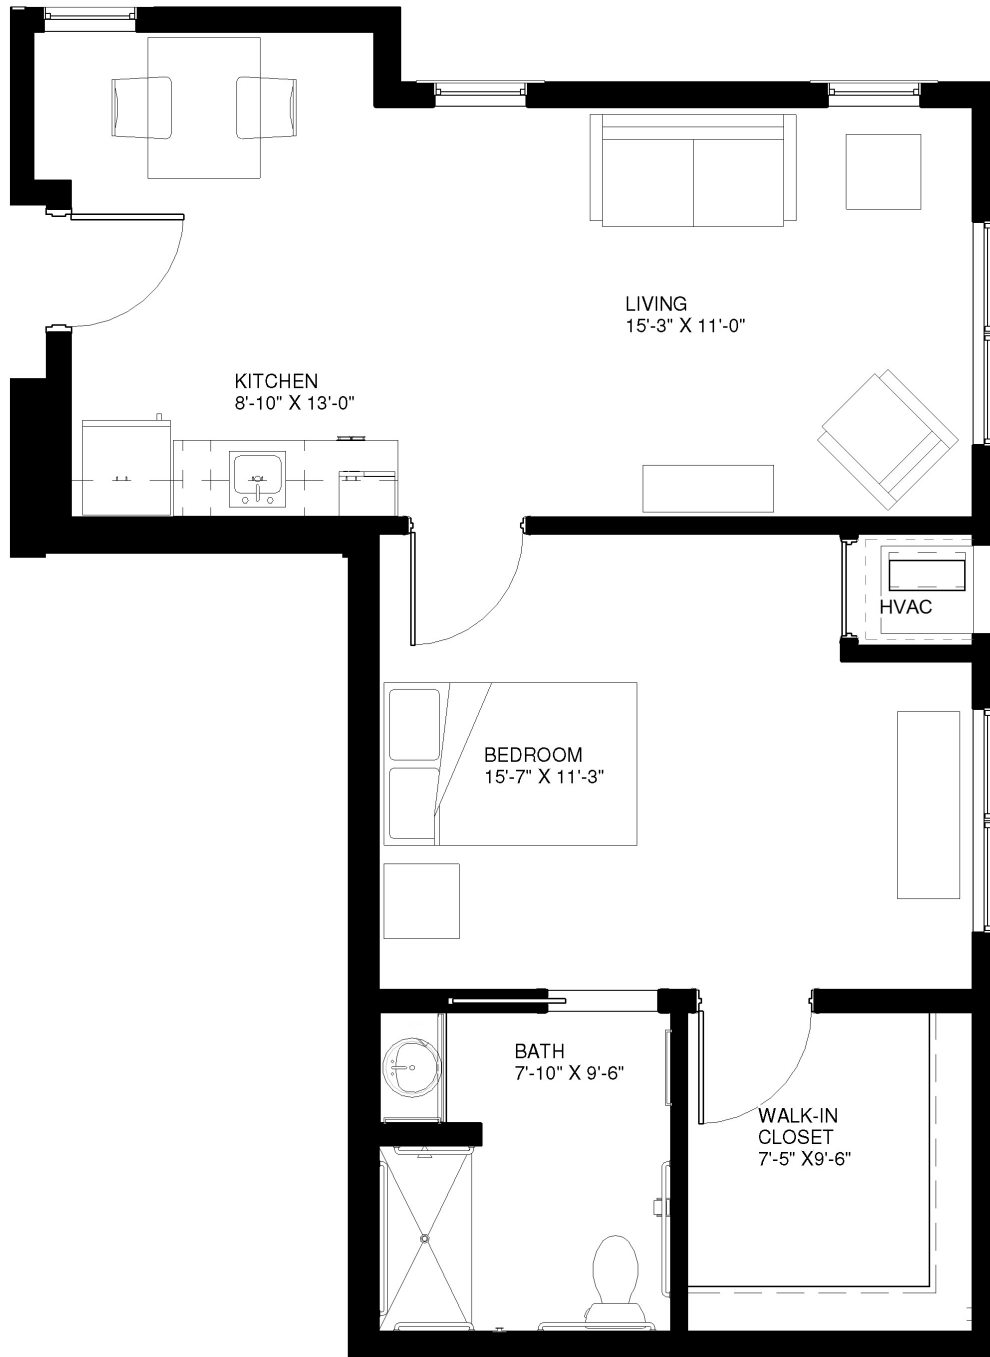

509
SQ FT

Birch

- » One-Bedroom
- » One-Bath

511
SQ FT

Magnolia

- » One-Bedroom
- » One-Bath

670
SQ FT

Honeysuckle

- » One-Bedroom
- » One-Bath

To make your reservation, call 815-464-4418 or visit ClarendaleOfMokena.com.

CLARENDALE
MOKENA

694
SQ FT

Cypress

- » One-Bedroom
- » One-Bath

Clarendale of Mokena will be a joint venture of Ryan Companies US, Inc., and LCS®, a leading provider of high quality senior lifestyle products and services of Des Moines, Iowa. Life Care Services™, An LCS® Company, will manage the community.