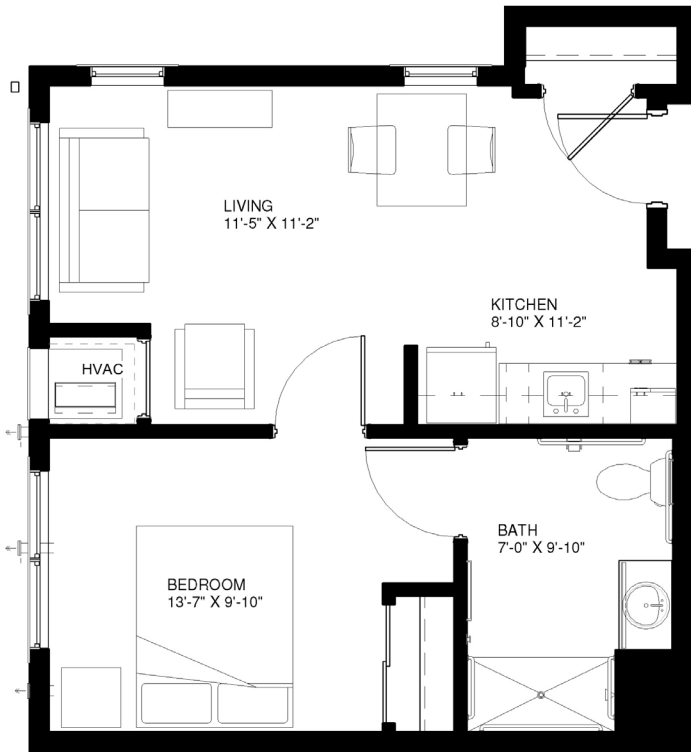

442
SQ FT

White Oak

» Studio

496
SQ FT

Maple

» One-Bedroom
» One-Bath

To make your reservation, call 815-464-4418 or visit ClarendaleOfMokena.com.

CLARENDALE
MOKENA

509
SQ FT

Birch

- » One-Bedroom
- » One-Bath

511
SQ FT

Magnolia

- » One-Bedroom
- » One-Bath

670
SQ FT

Honeysuckle