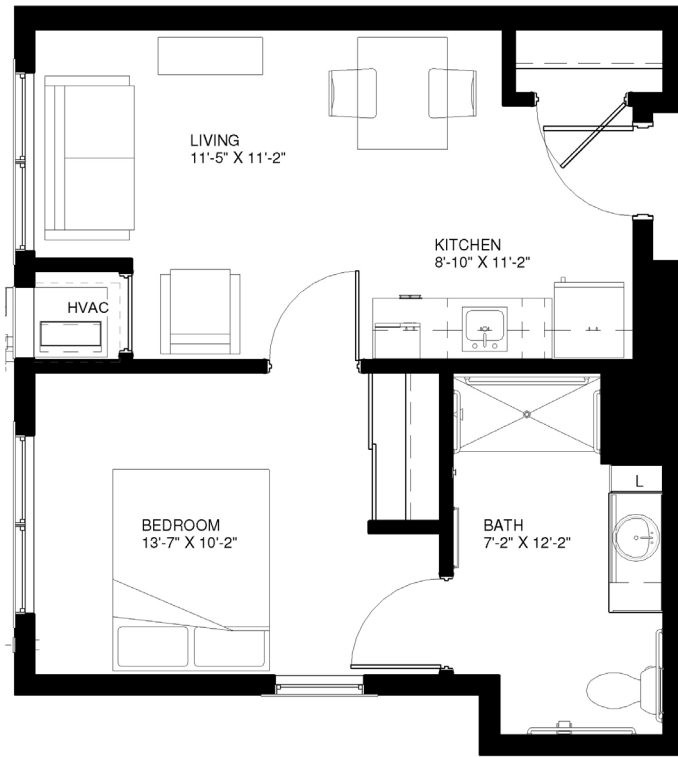

442
SQ FT

White Oak

» Studio

496
SQ FT

Maple

» One-Bedroom
» One-Bath

To make your reservation, call 815-464-4418 or visit ClarendaleOfMokena.com.

CLARENDALE
MOKENA

509
SQ FT

Birch

- » One-Bedroom
- » One-Bath

511
SQ FT

Magnolia

- » One-Bedroom
- » One-Bath

670
SQ FT

Honeysuckle