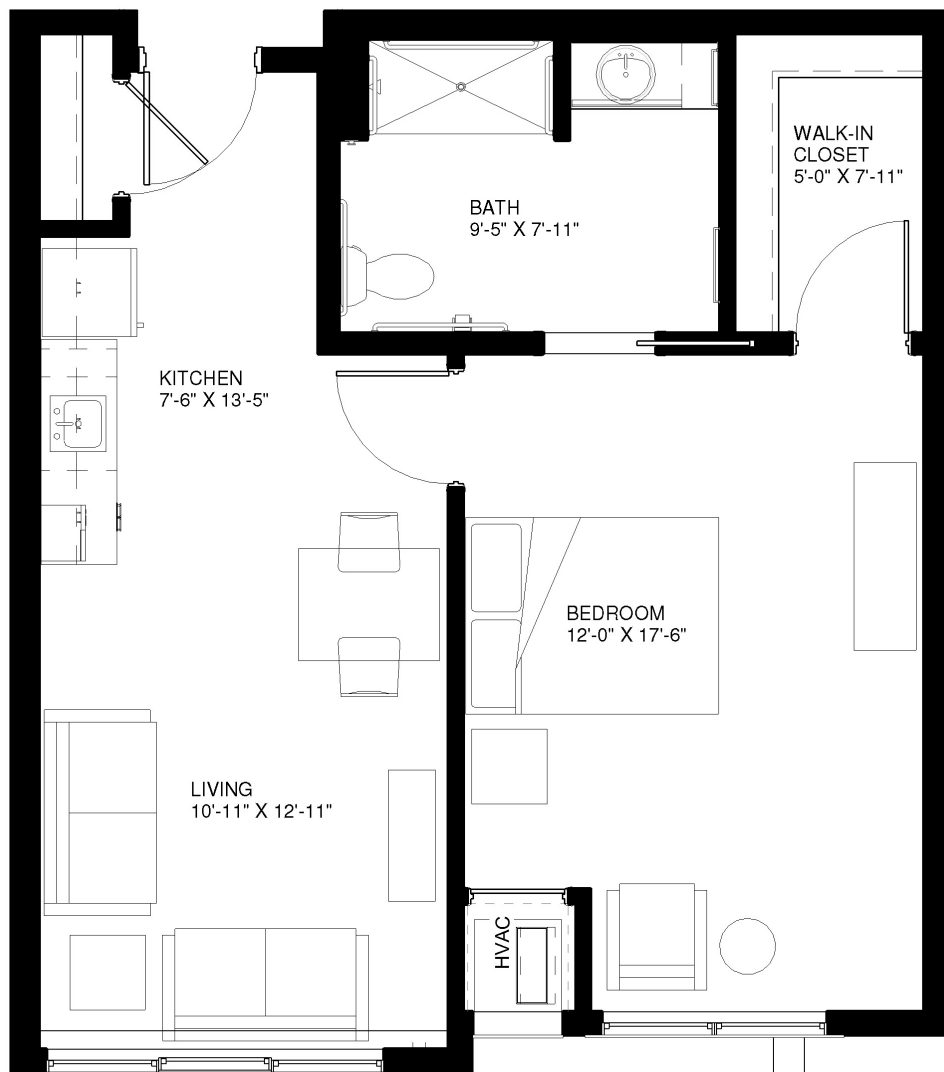

670
SQ FT

Honeysuckle

- » One-Bedroom
- » One-Bath

To make your reservation, call 815-464-4418 or visit ClarendaleOfMokena.com.