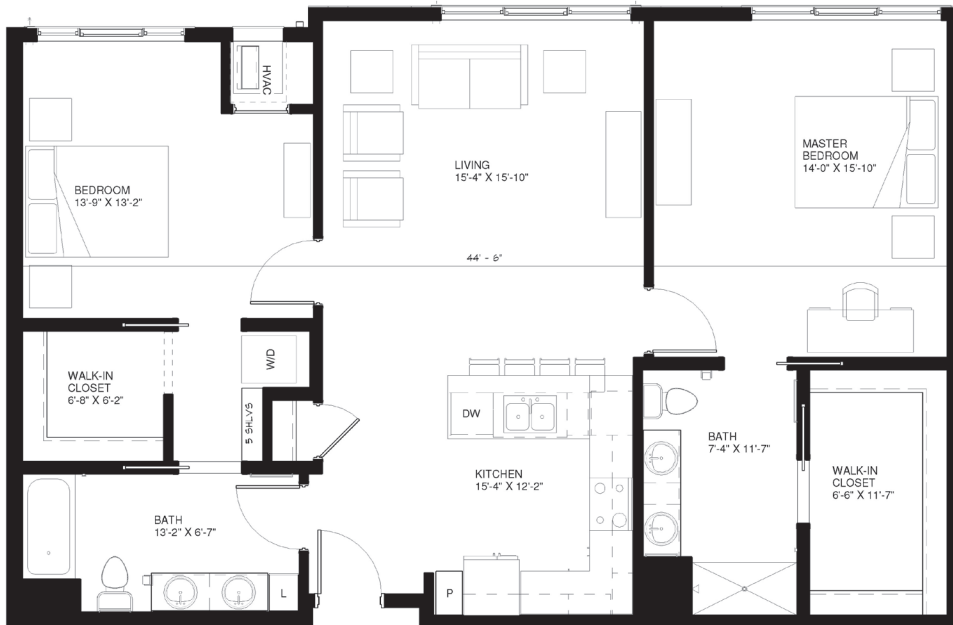

1,283
SQ FT

Elm

- » Two-Bedroom
- » Two-Bath

Clarendale of Mokena will be a joint venture of Ryan Companies US, Inc., and LCS®, a leading provider of high quality senior lifestyle products and services of Des Moines, Iowa. Life Care Services™ An LCS® Company, will manage the community.