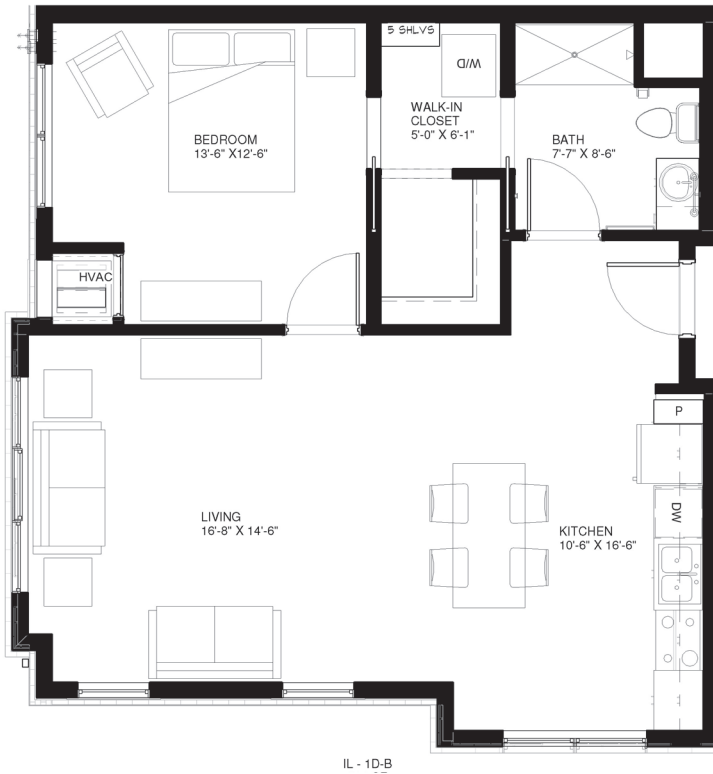

724
SQ FT

Beech

- » One-Bedroom
- » One-Bath

800
SQ FT

Mulberry

- » One-Bedroom
- » One-Bath

To make your reservation, call 815-464-4418 or visit ClarendaleOfMokena.com.

CLARENDALE
MOKENA

944
SQ FT

Sycamore

- » One-Bedroom
- » With Den

998
SQ FT

Hawthorn

- » Two-Bedroom
- » Two-Bath

To make your reservation, call 815-464-4418 or visit ClarendaleOfMokena.com.

CLARENDALE
MOKENA