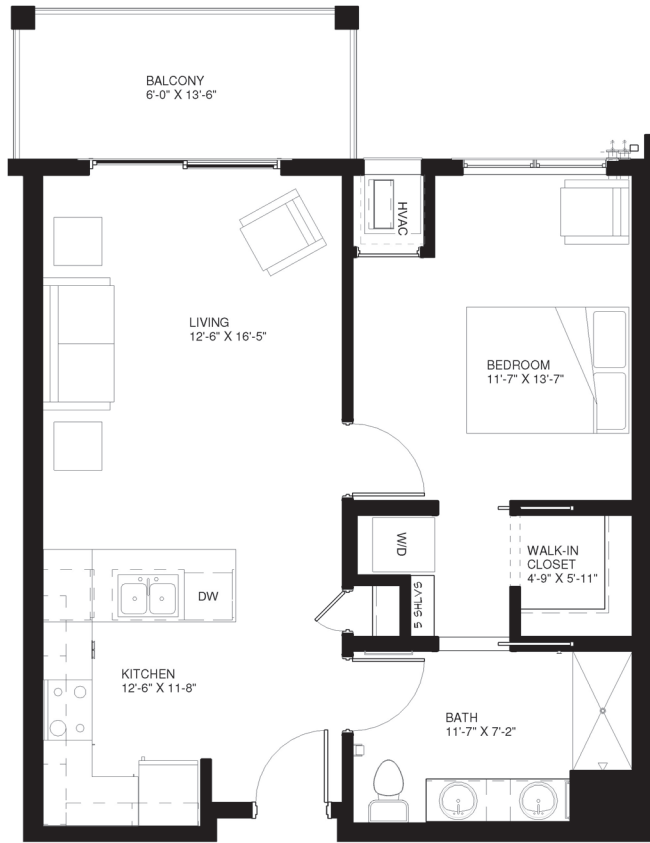

724
SQ FT

Beech

- » One-Bedroom
- » One-Bath

800
SQ FT

Mulberry

- » One-Bedroom
- » One-Bath

To make your reservation, call 815-464-4418 or visit ClarendaleOfMokena.com.

CLARENDALE
MOKENA

944
SQ FT

Sycamore

- » One-Bedroom
- » With Den

998
SQ FT

Hawthorn

- » Two-Bedroom
- » Two-Bath

To make your reservation, call 815-464-4418 or visit ClarendaleOfMokena.com.

CLARENDALE
MOKENA