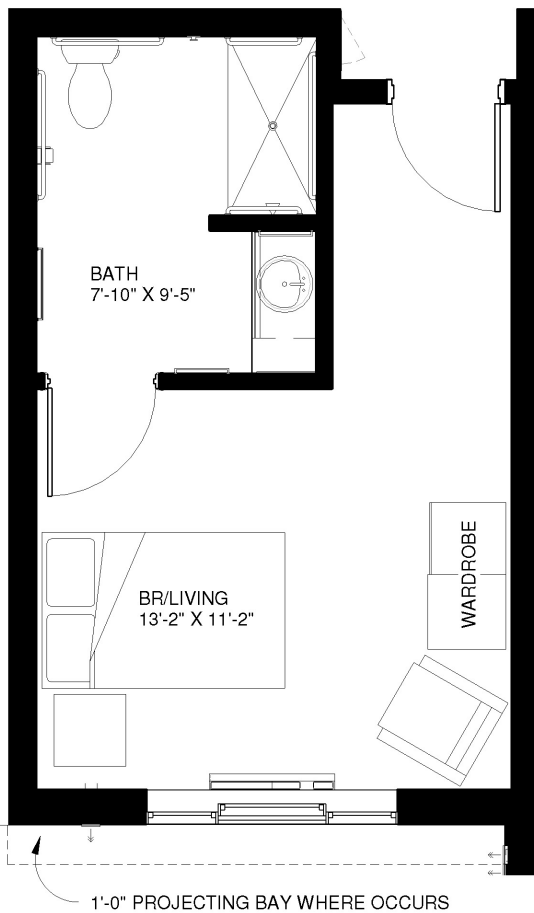

CLARENDALE
MOKENA

305
SQ FT

Walnut

301
SQ FT

Cherry

315
SQ FT

Rose

To make your reservation, call 815-464-4418 or visit ClarendaleOfMokena.com.