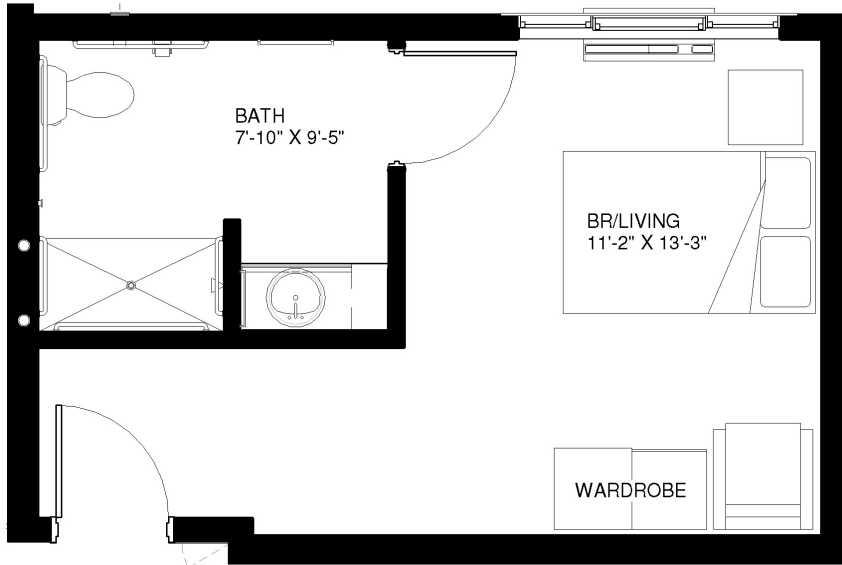

CLARENDALE
MOKENA

305
SQ FT

Walnut

301
SQ FT

Cherry

315
SQ FT

Rose

To make your reservation, call 815-464-4418 or visit ClarendaleOfMokena.com.