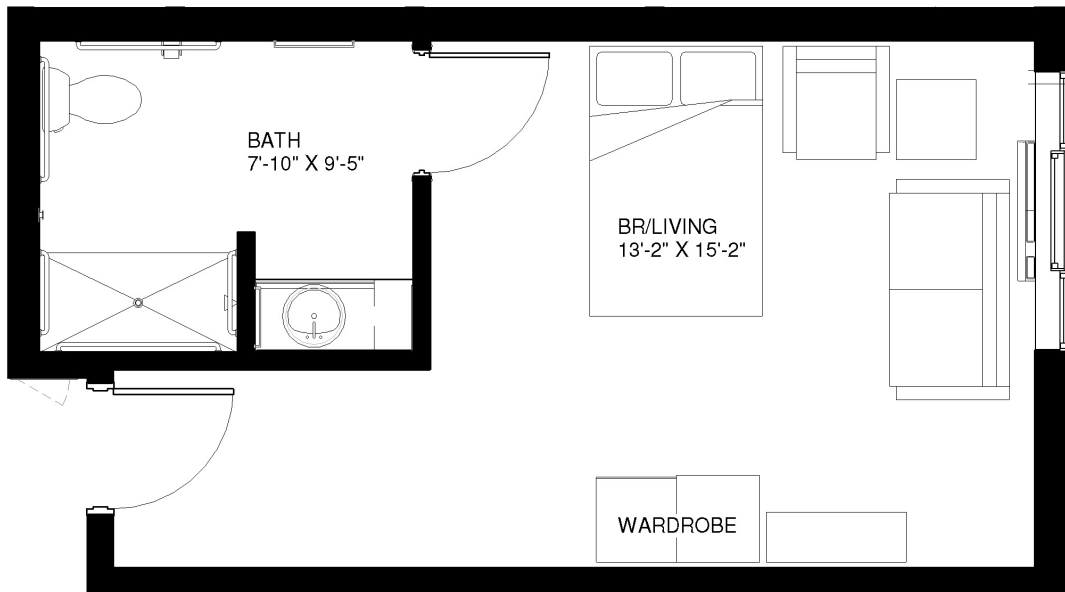

CLARENDALE
MOKENA

364
SQ FT

Holly

tel 815-464-4418   em info@ClarendaleOfMokena.com   web ClarendaleOfMokena.com

Clarendale of Mokena Information Center | 10937C Front Street | Mokena, Illinois 60448

Managed by Life Care Services™